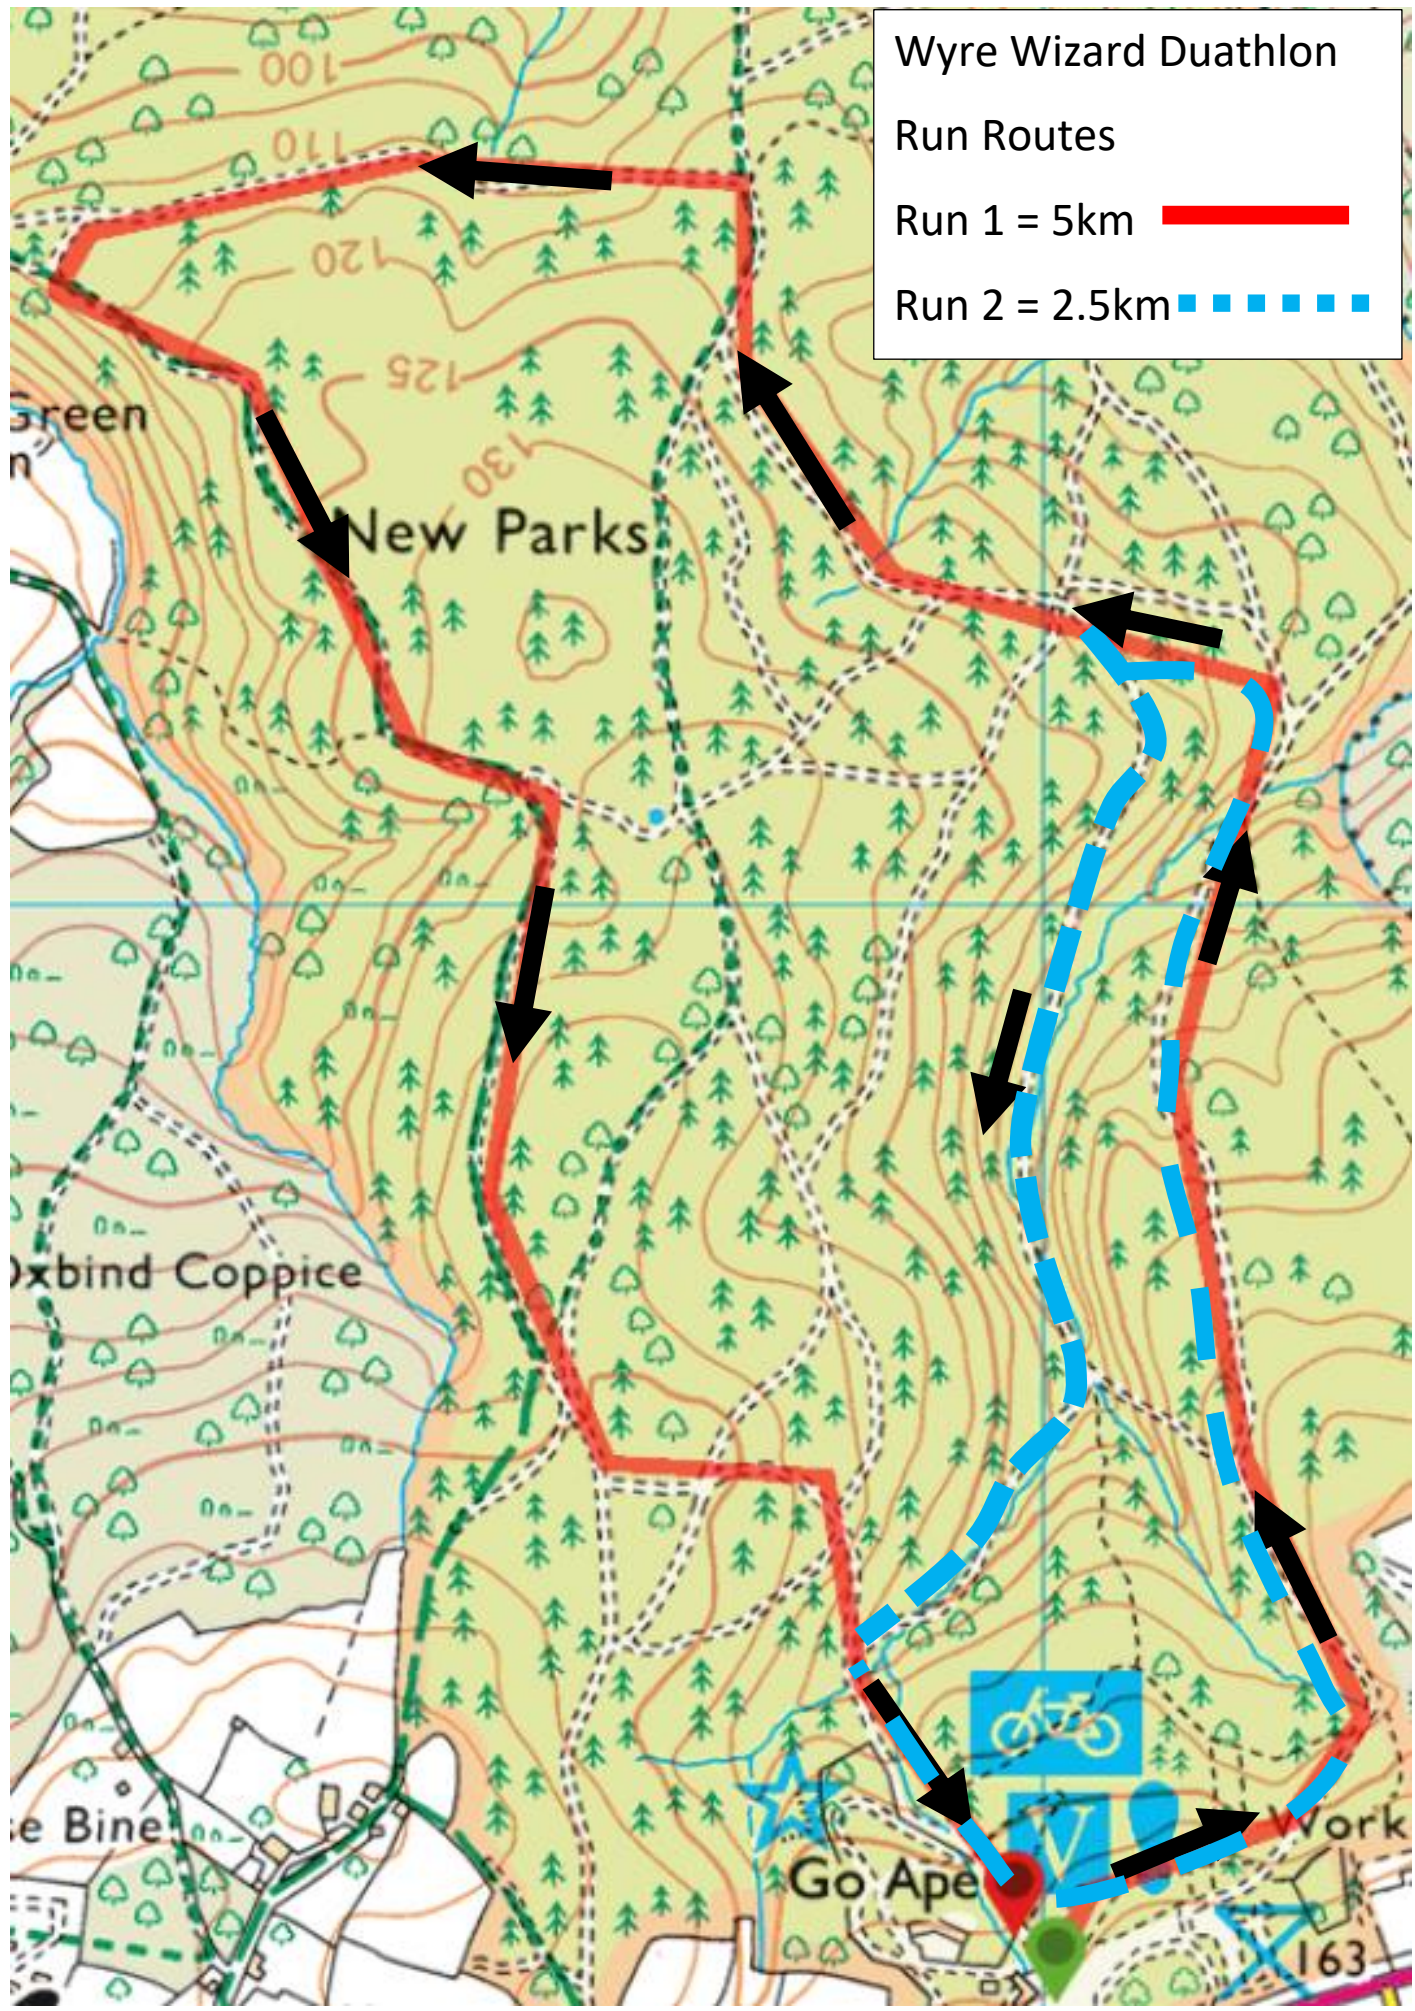

Wyre Wizard Duathlon

Run Routes

Run 1 = 5km 

Run 2 = 2.5km 

Wyre Wizard Duathlon
Bike Route 13km