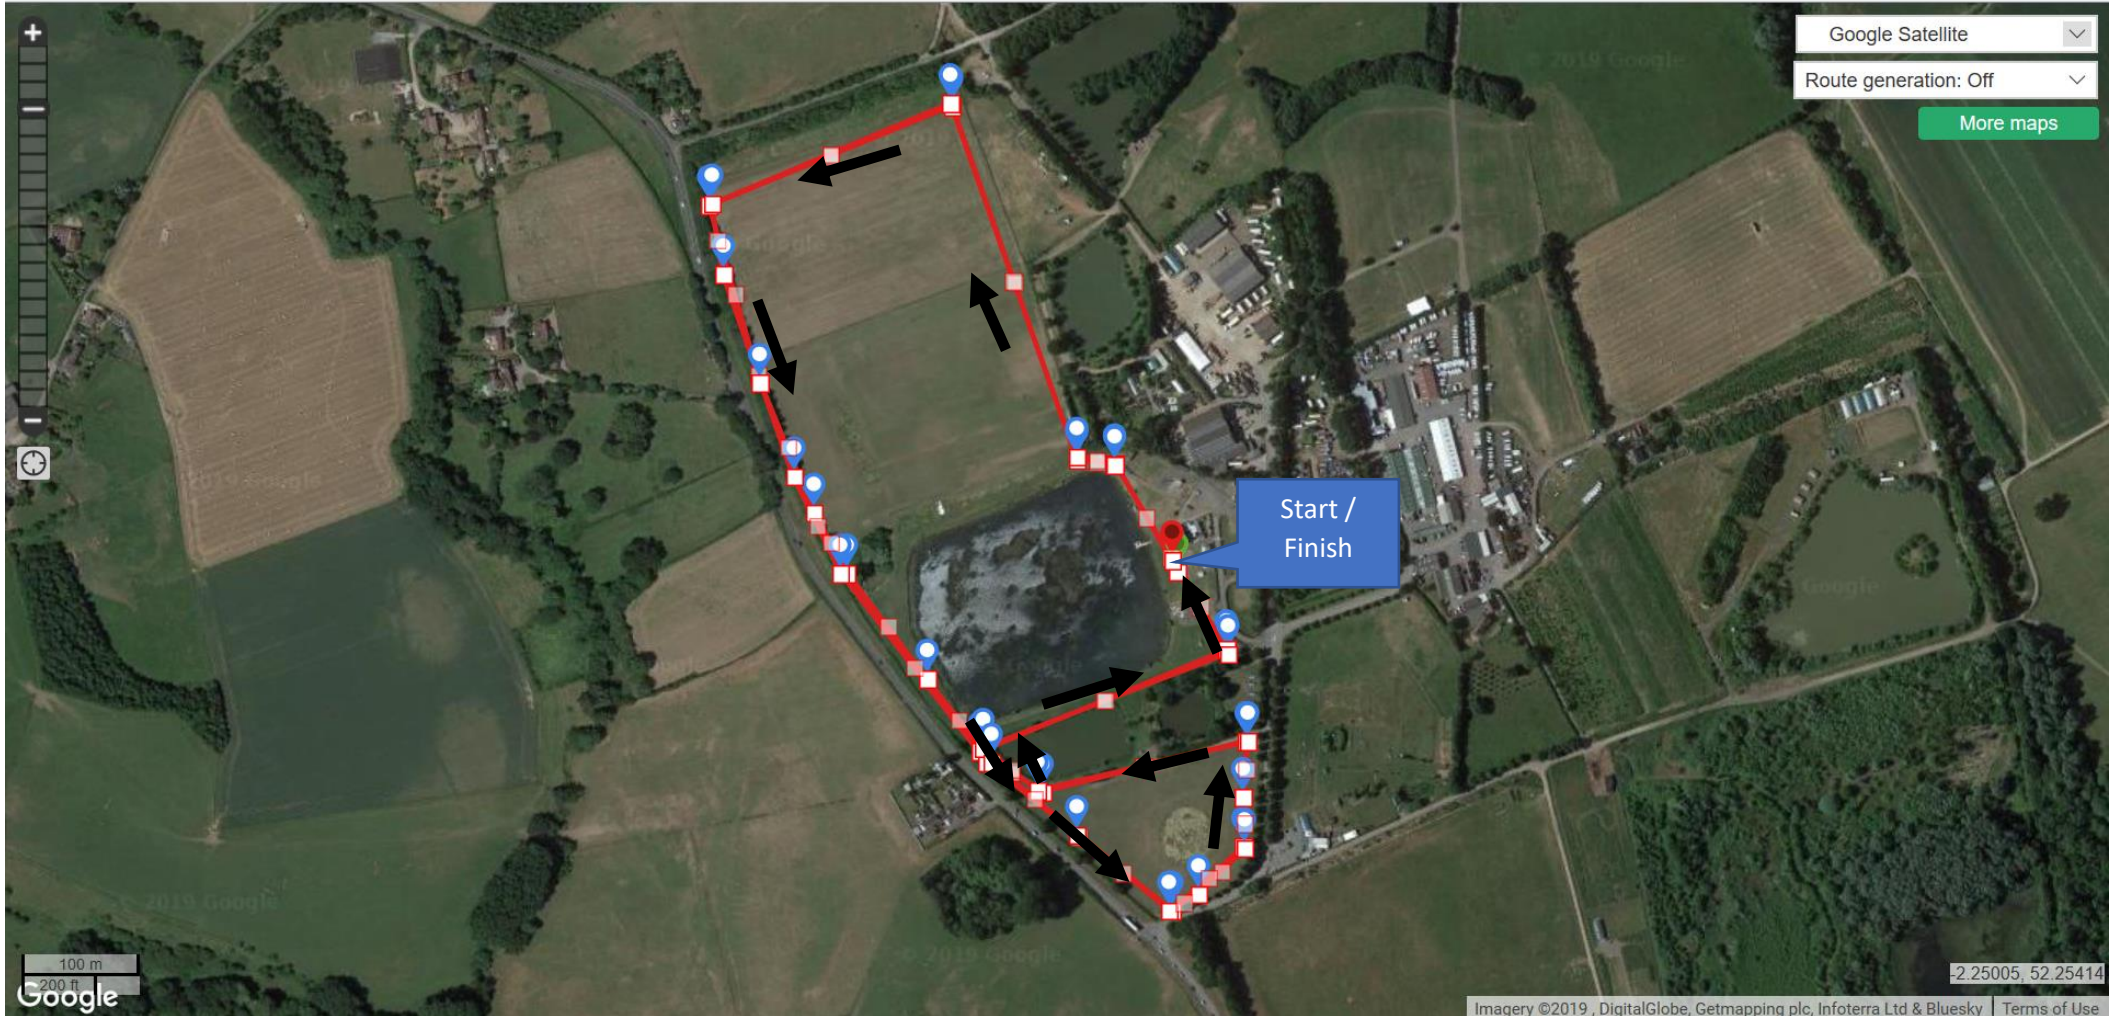

Search for location:

Route Information Save Preview route Graph Reset Undo Help

Total distance 4.48 km Height gain 16 meter Height loss 16 meter Max Height 37 meter Min Height 33 meter

RUN 1 – 2 laps of 2.25km = 4.5km

RUN 2 – 1 lap of 2.25km

Bromsgrove, England, Un

Ride 24.33 km 258 m

Route Type Distance Elevation Gain

Elevation Off ▲