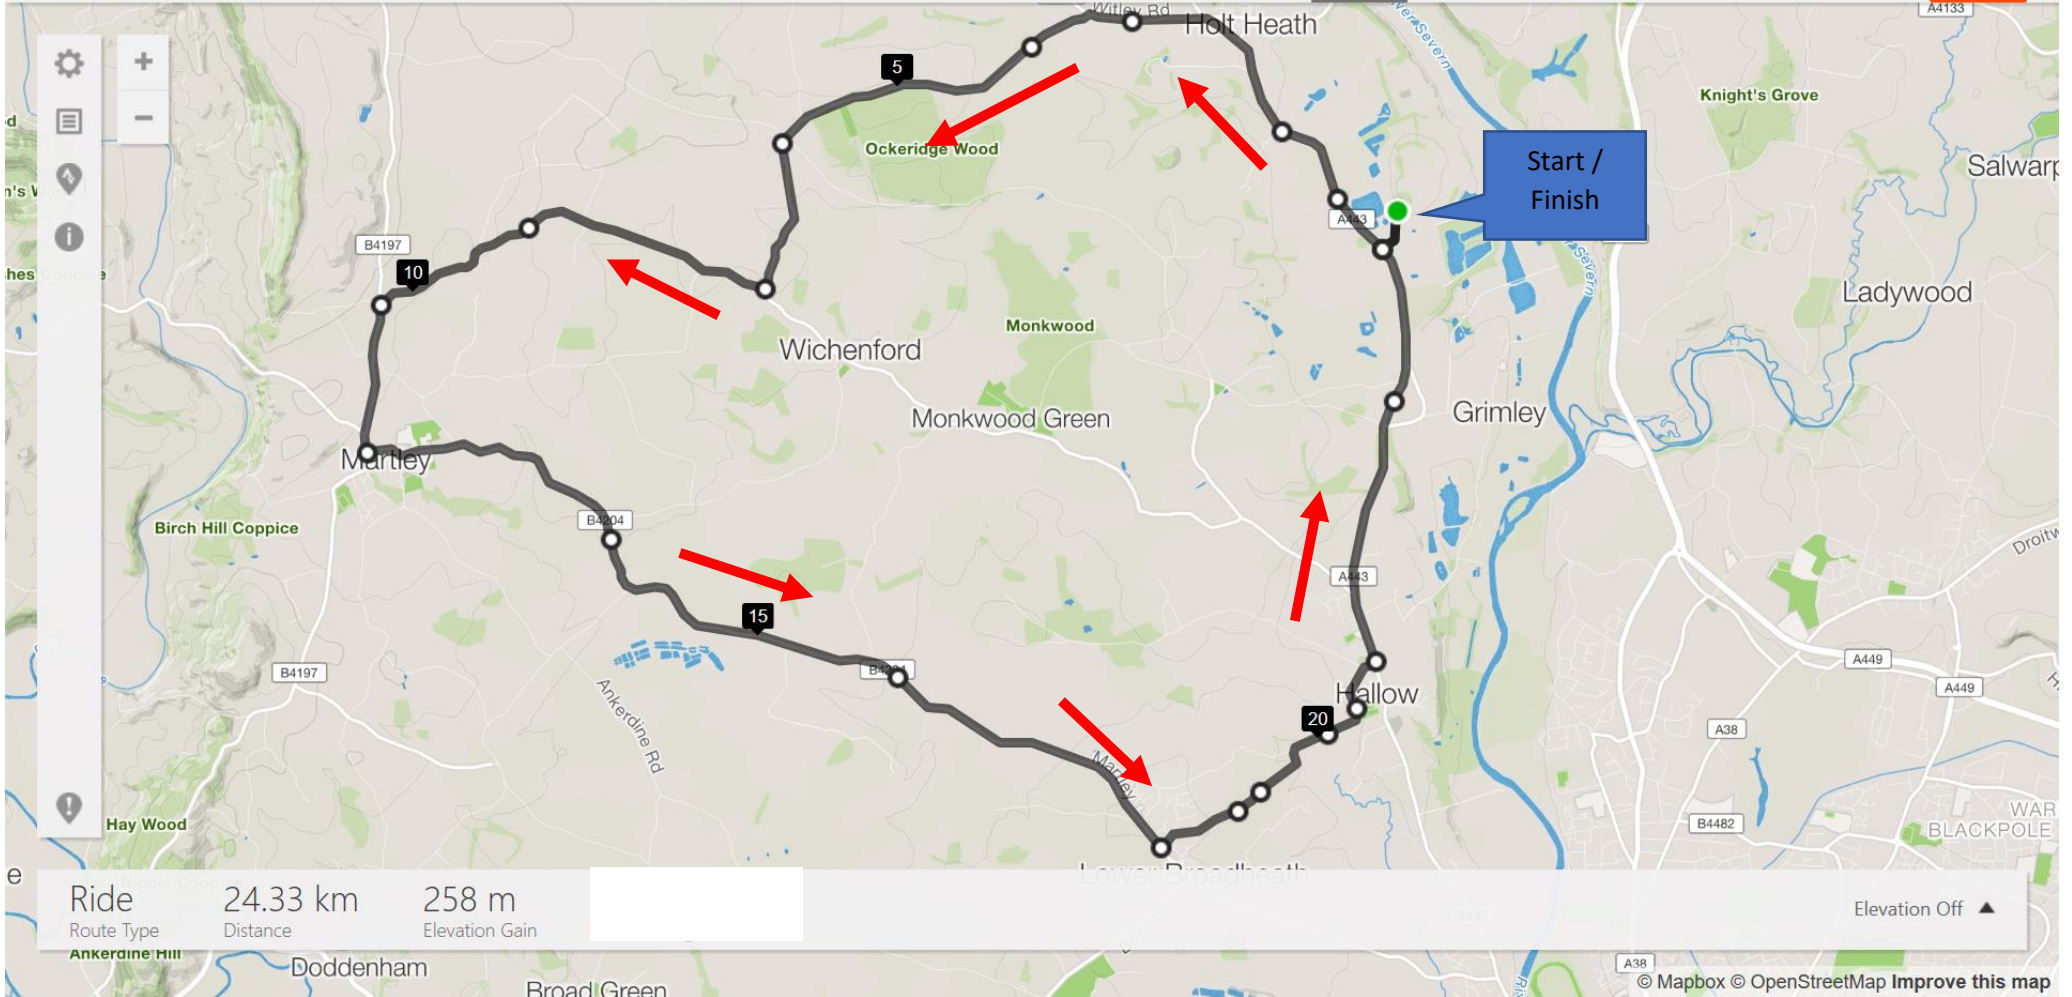

Search for location:

Route Information Save Preview route Graph Reset Undo Help

Total distance 4.48 km Height gain 16 meter Height loss 16 meter Max Height 37 meter Min Height 33 meter

RUN 1 – 2 laps of 2.25km = 4.5km

RUN 2 – 1 lap of 2.25km

Bromsgrove, England, Un

Ride 24.33 km 258 m

Route Type Distance Elevation Gain

Elevation Off ▲