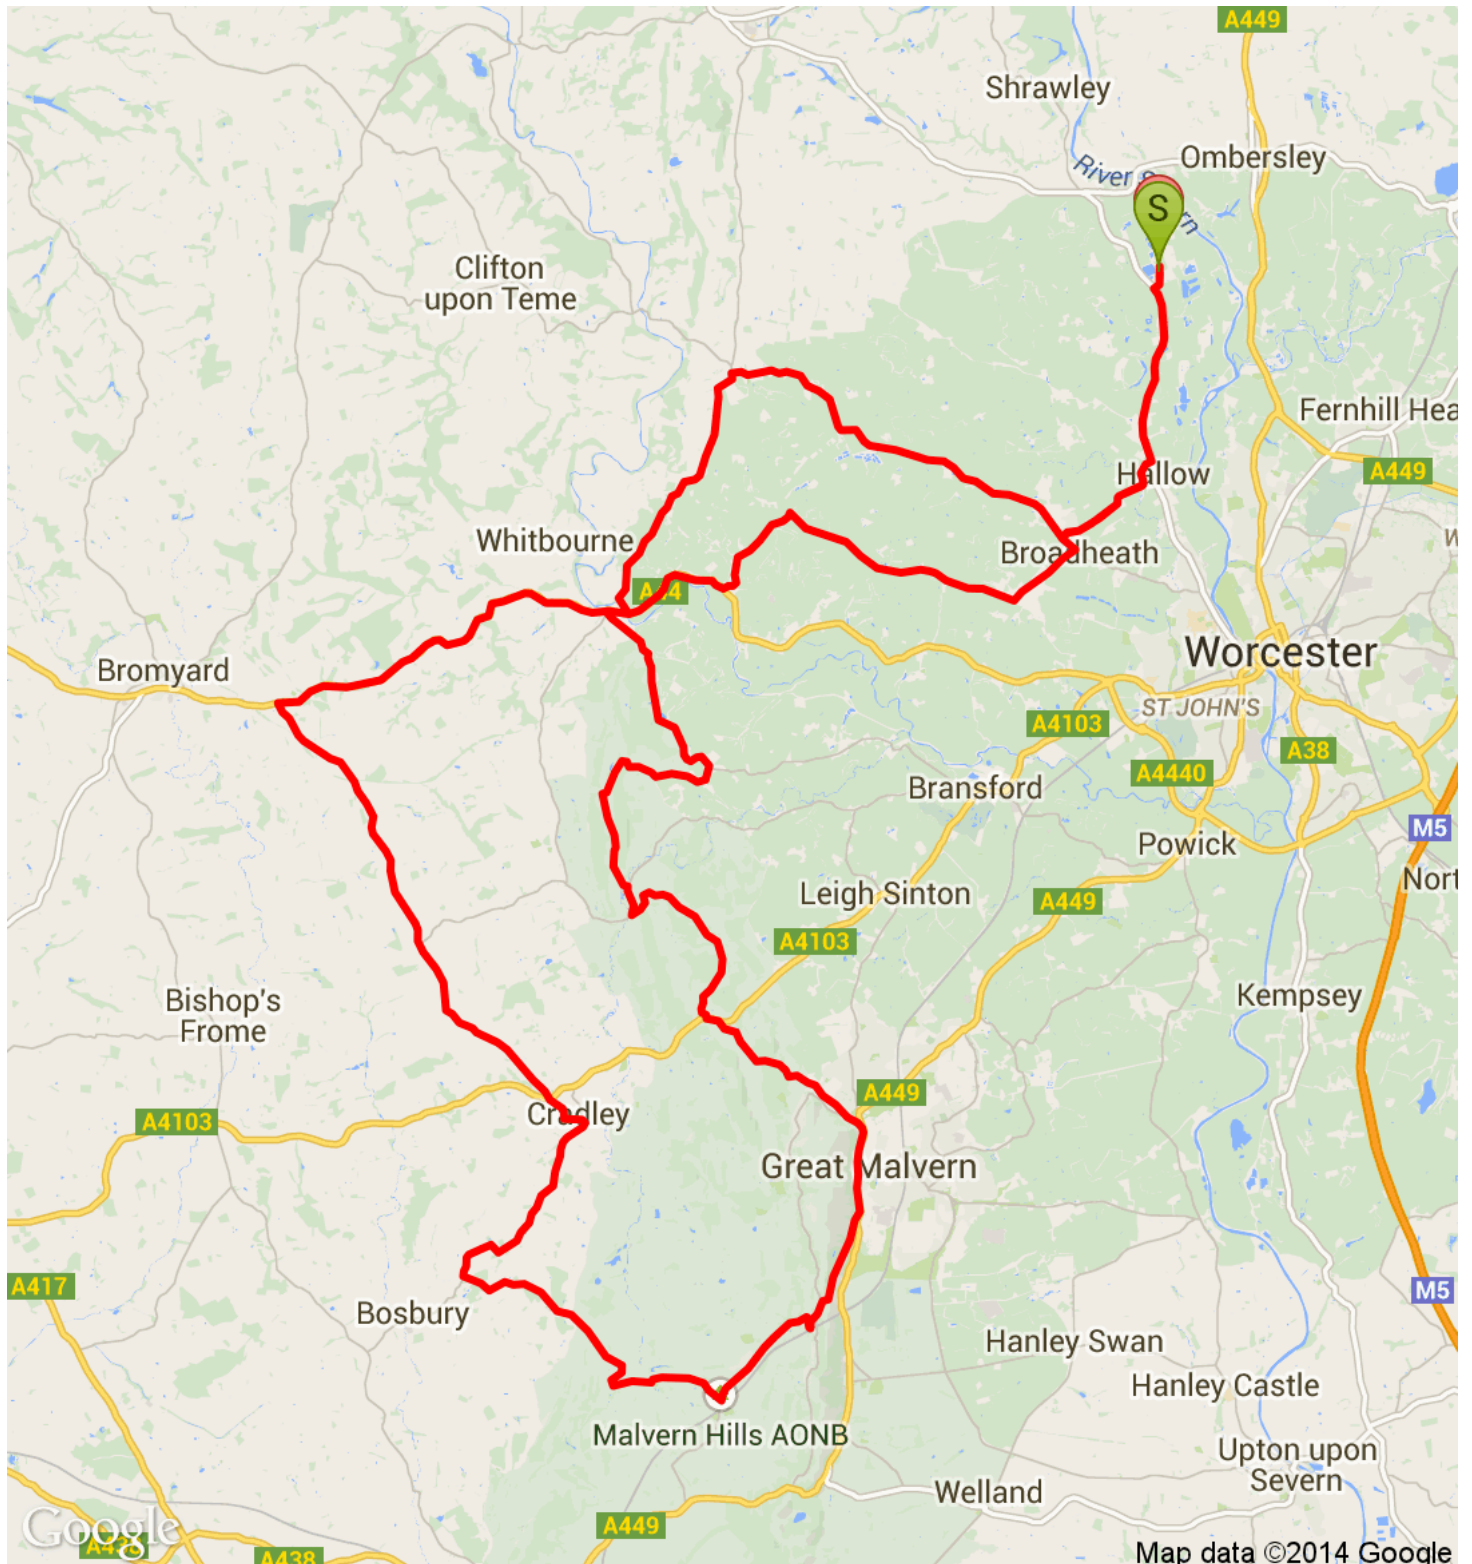

# Easter Epic - Mini Epic 2015

**TOTAL DISTANCE**  
83.70 KM

**ELEVATION**  
FROM 29 METRES TO 248 METRES

# ELEVATION CHART